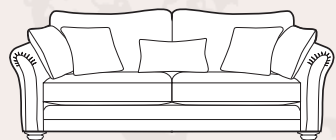

Casual living

Chair in fabric 4508, small scatter cushion in 4798, smokey oak feet (AV2).

Snuggler in fabric 4798, small scatter cushion in 4188 smokey oak feet (AV2).

Grand sofa in fabric 4628, large scatter cushions in 4798, lumbar cushion in 4188, smokey oak feet (AV2).

Grand sofa
H 960mm
W 2270mm
D 1010mm

3 seater sofa
H 960mm
W 2050mm
D 1010mm

2 seater sofa
H 960mm
W 1820mm
D 1010mm

Snuggler
H 960mm
W 1390mm
D 1010mm

Chair
H 960mm
W 1010mm
D 990mm

Accent chair
H 910mm
W 790mm
D 940mm