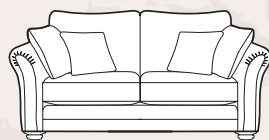

Casual living

Chair in fabric 4508, small scatter cushion in 4798, smokey oak feet (AV2).

Snuggler in fabric 4798, small scatter cushion in 4188 smokey oak feet (AV2).

Grand sofa in fabric 4628, large scatter cushions in 4798, lumbar cushion in 4188, smokey oak feet (AV2).

Grand sofa
H 960mm
W 2270mm
D 1010mm

3 seater sofa
H 960mm
W 2050mm
D 1010mm

2 seater sofa
H 960mm
W 1820mm
D 1010mm

Snuggler
H 960mm
W 1390mm
D 1010mm

Chair
H 960mm
W 1010mm
D 990mm

Accent chair
H 910mm
W 790mm
D 940mm

Ottoman
H 420mm
W 990mm
D 580mm

Footstool
H 380mm
W 640mm
D 580mm

Storage stool
H 410mm
W 640mm
D 580mm

Grand sofa in fabric 4248, large scatter cushions in 4358, lumbar cushion in 4718, smokey oak feet (AV2).