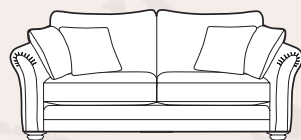

Casual living

Chair in fabric 4508, small scatter cushion in 4798, smokey oak feet (AV2).

Snuggler in fabric 4798, small scatter cushion in 4188 smokey oak feet (AV2).

Grand sofa in fabric 4628, large scatter cushions in 4798, lumbar cushion in 4188, smokey oak feet (AV2).

Grand sofa
H 960mm
W 2270mm
D 1010mm

3 seater sofa
H 960mm
W 2050mm
D 1010mm

2 seater sofa
H 960mm
W 1820mm
D 1010mm

Snuggler
H 960mm
W 1390mm
D 1010mm

Chair
H 960mm
W 1010mm
D 990mm

Accent chair
H 910mm
W 790mm
D 940mm