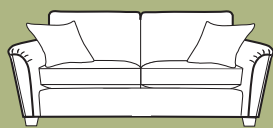

Grand sofa in fabric 5718, large scatter cushions in 5107, small scatter cushions in 5330, light feet. Chair in fabric 5718, light feet. Accent chair in fabric 5330, light leg.

Grand sofa
H 950mm
W 2230mm
D 970mm

3 Seater sofa
H 950mm
W 2020mm
D 970mm

2 Seater sofa
H 950mm
W 1820mm
D 970mm

Snuggler
H 950mm
W 1360mm
D 970mm

Chair
H 950mm
W 990mm
D 970mm

Accent chair
H 940mm
W 850mm
D 890mm

Ottoman
H 420mm
W 990mm
D 580mm