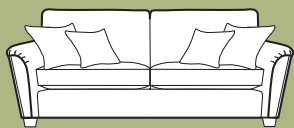

Grand sofa in fabric 5718, large scatter cushions in 5107, small scatter cushions in 5330, light feet. Chair in fabric 5718, light feet. Accent chair in fabric 5330, light leg.

Grand sofa
H 950mm
W 2230mm
D 970mm

3 Seater sofa
H 950mm
W 2020mm
D 970mm

2 Seater sofa
H 950mm
W 1820mm
D 970mm

Snuggler
H 950mm
W 1360mm
D 970mm

Chair
H 950mm
W 990mm
D 970mm

Accent chair
H 940mm
W 850mm
D 890mm

Ottoman
H 420mm
W 990mm
D 580mm