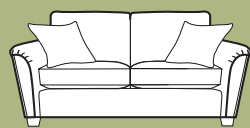

Grand sofa in fabric 5718, large scatter cushions in 5107, small scatter cushions in 5330, light feet. Chair in fabric 5718, light feet. Accent chair in fabric 5330, light leg.

Grand sofa
H 950mm
W 2230mm
D 970mm

3 Seater sofa
H 950mm
W 2020mm
D 970mm

2 Seater sofa
H 950mm
W 1820mm
D 970mm

Snuggler
H 950mm
W 1360mm
D 970mm

Chair
H 950mm
W 990mm
D 970mm

Accent chair
H 940mm
W 850mm
D 890mm

Ottoman
H 420mm
W 990mm
D 580mm