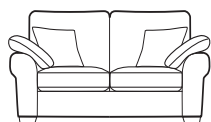

*Grand sofa is available to order as a split sofa frame (at additional cost).

Note: matching centre feet are included with this item.

Grand sofa*
H940mm
W2300mm
D1030mm

3 seater sofa
H940mm
W 2070mm
D1030mm