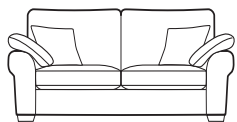

*Grand sofa is available to order as a split sofa frame (at additional cost).

Note: matching centre feet are included with this item.

Grand sofa*
H940mm
W2300mm
D1030mm

3 seater sofa
H940mm
W 2070mm
D1030mm