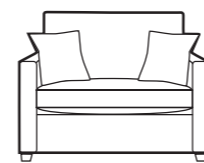

Geneva

Geneva 2 seater sofa/sofabed in fabric 4412 with small scatter cushions in 4046, dark feet. Penthouse accent chair in 4046, dark leg.

Geneva 3 seater sofa/sofabed in fabric 4983 with small scatter cushions in 4055, dark feet.

Geneva Snuggler bed in fabric 4986 with small scatter cushions in 4046, dark feet.

Geneva Snuggler/Snuggler bed in fabric 4986 with small scatter cushions in 4056, dark feet.

Geneva 2 seater sofas/bed in fabric 4412 with small scatter cushions in 4046, dark feet.

3 Seater sofa/sofabed
H 960mm
W 1780mm
D 950mm

2 Seater sofa/sofabed
H 960mm
W 1580mm
D 950mm

2/3 Seater sofas/bed
Two fold slatted and
webbed metal action.
Depth open 2280mm

Snuggler/Snuggler bed
H 960mm
W 1120mm
D 950mm
Depth open 2250mm