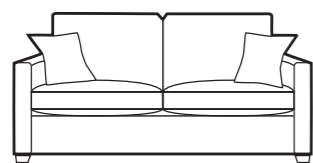

Geneva

Geneva 2 seater sofa/sofabed in fabric 4412 with small scatter cushions in 4046, dark feet. Penthouse accent chair in 4046, dark leg.

Geneva 3 seater sofa/sofabed in fabric 4983 with small scatter cushions in 4055, dark feet.

3 Seater sofa/sofabed
H 960mm
W 1780mm
D 950mm

2 Seater sofa/sofabed
H 960mm
W 1580mm
D 950mm

2/3 Seater sofas/bed
Two fold slatted and
webbed metal action.
Depth open 2280mm

Snuggler/Snuggler bed
H 960mm
W 1120mm
D 950mm
Depth open 2250mm