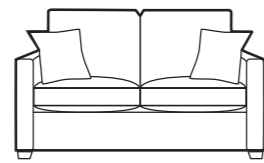

Geneva

Geneva 2 seater sofa/sofabed in fabric 4412 with small scatter cushions in 4046, dark feet. Penthouse accent chair in 4046, dark leg.

Geneva 3 seater sofa/sofabed in fabric 4983 with small scatter cushions in 4055, dark feet.

Geneva Snuggler bed in fabric 4986 with small scatter cushions in 4046, dark feet.

Geneva Snuggler/Snuggler bed in fabric 4986 with small scatter cushions in 4056, dark feet.

Geneva 2 seater sofas/bed in fabric 4412 with small scatter cushions in 4046, dark feet.

3 Seater sofa/sofabed
H 960mm
W 1780mm
D 950mm

2 Seater sofa/sofabed
H 960mm
W 1580mm
D 950mm

2/3 Seater sofas/bed
Two fold slatted and
webbed metal action.
Depth open 2280mm

Snuggler/Snuggler bed
H 960mm
W 1120mm
D 950mm
Depth open 2250mm

Penthouse accent chair
H 920mm
W 740mm
D 920mm

Swivel chair
H 920mm
W 790mm
D 860mm

Ottoman
H 420mm
W 990mm
D 580mm

Storage stool
H 410mm
W 640mm
D 580mm

Footstool
H 380mm
W 640mm
D 580mm

Supplied on glides